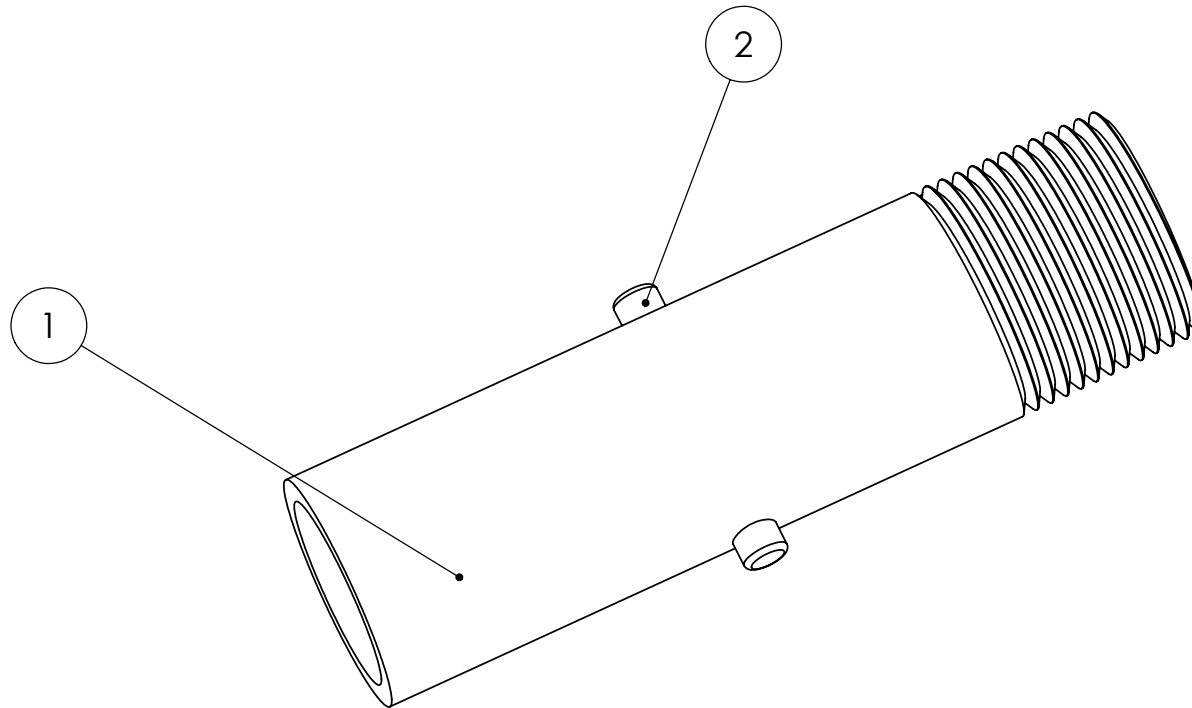

ITEM NO.	PART NUMBER	DESCRIPTION	QTY.
1	CS-200-004	1" Red Brass Nipple	1
2	SDP-0250-1750	Dowel Pin	1

SE Seppmann Enterprises

53910 207th Military Road, Mankato, MN. 56001
 507-625-2790 or 1-800-901-3216
 507-625-7519 Fax

TITLE:		
1" Red Brass Disconnect Assembly		
2/13/2007		
SIZE	DWG. NO.	REV
A	CS-201-1000	
WEIGHT:		SHEET 1 OF 1