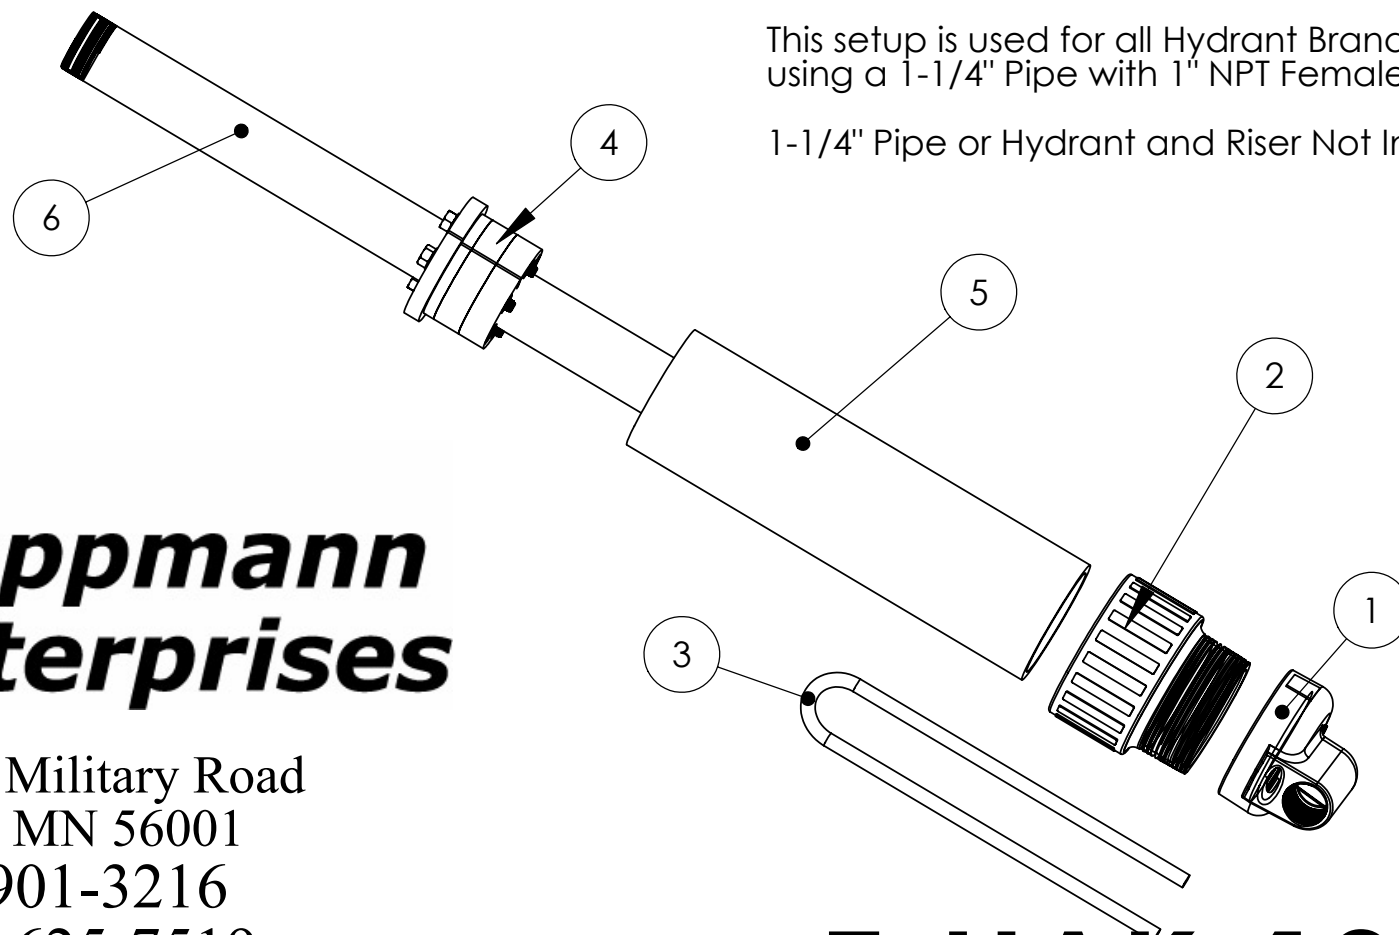

ITEM NO.	PART NUMBER	DESCRIPTION	QTY.
1	CS-100-5	3" Brass Coupler - 1" NPT x 1" NPT	1
2	CS-100-1	3" Pvc Slip to 3" NPT Male	1
3	CS-100-6	3/8" Stainless Staple	1
4	WS-1250	1-1/4" x 3" PVC Compression Cap (2pc)	1
5	3000x3500	3" Pipe Plastic or Metal	1
6	1250x96 pipe	1.250" steel pipe	1

This setup is used for all Hydrant Brands using a 1-1/4" Pipe with 1" NPT Female end.
 1-1/4" Pipe or Hydrant and Riser Not Included.

SE Seppmann Enterprises

53910 207th Military Road
 Mankato, MN 56001
 1-800-901-3216
 Fax 507-625-7519