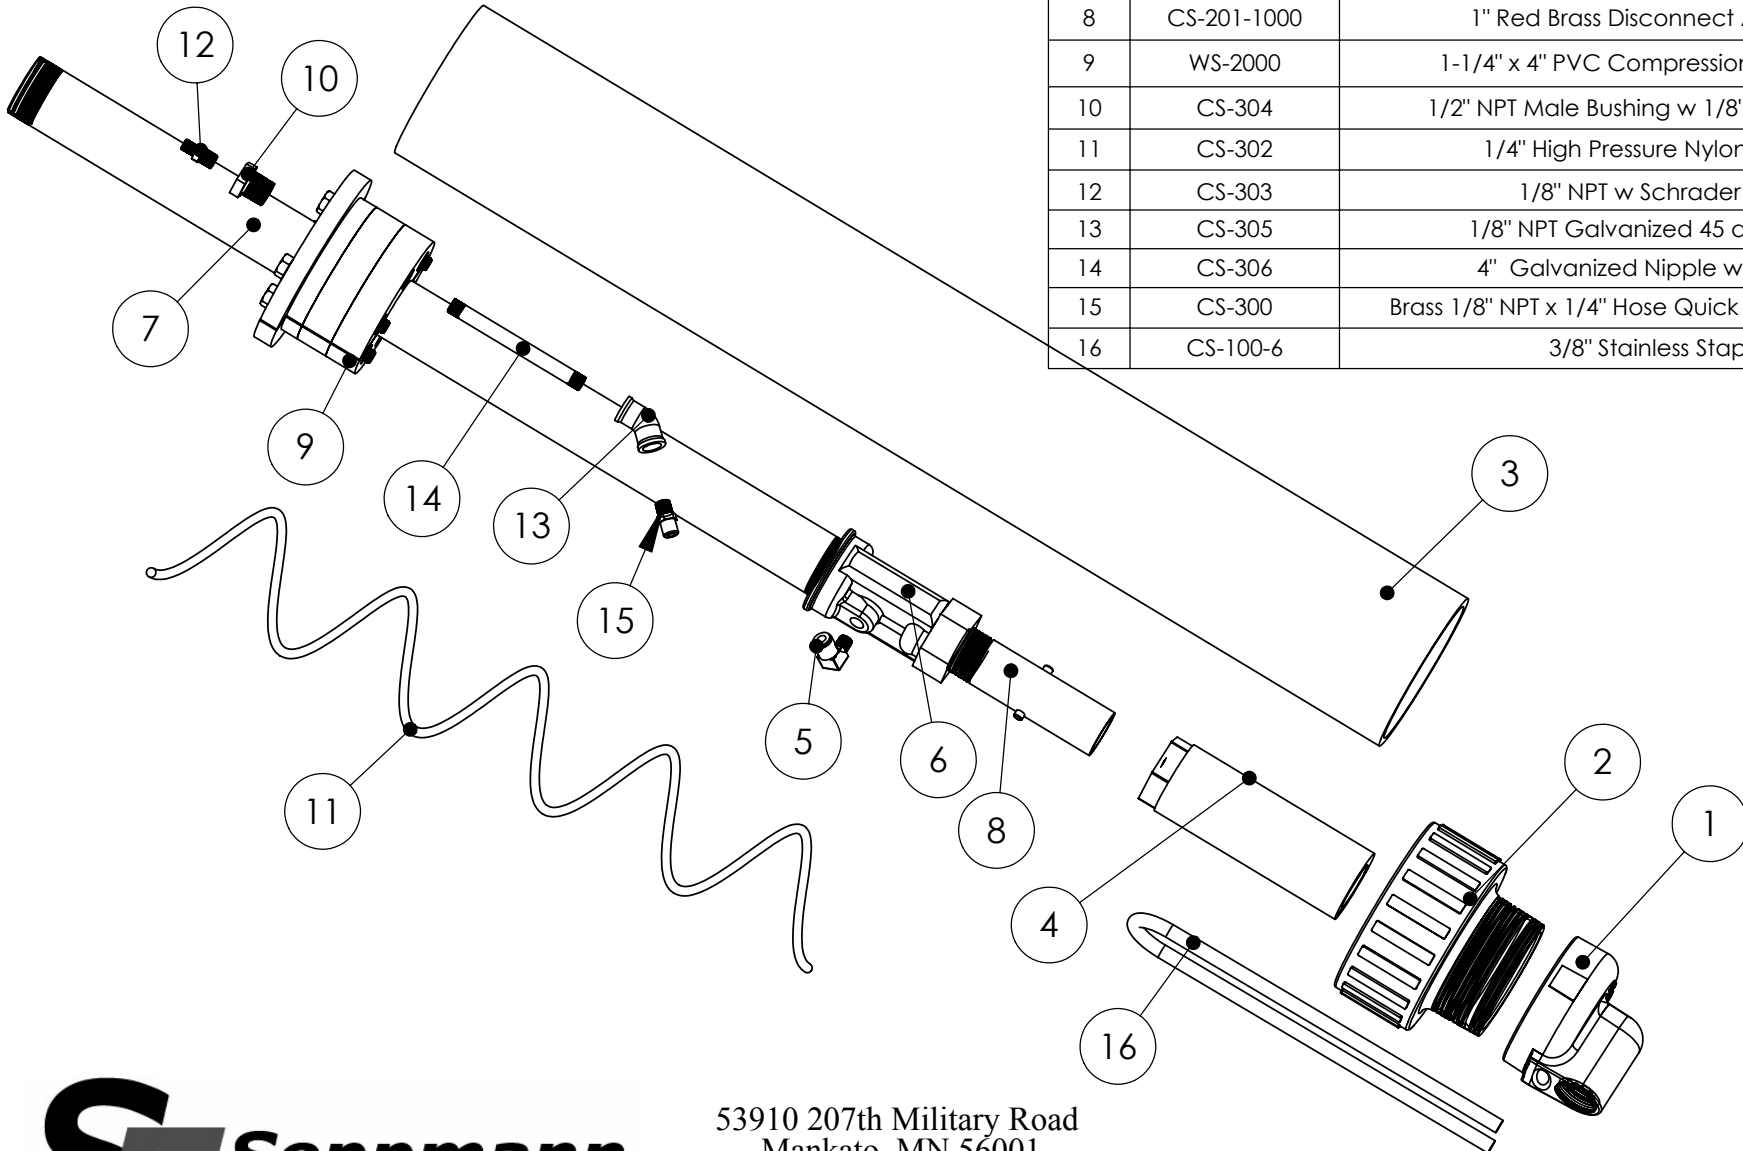

Items NOT Include in Kit:
 A. 4000x4500x96
 B. Hydrant Valve
 C. 1250x96 Pipe
 D. Hydrant

ITEM NO.	PART NUMBER	DESCRIPTION	QTY.
1	CS-100-5	3" Brass Coupler - 1" NPT x 1" NPT	1
2	CS-100-11	4" Pvc Slip to 3" NPT Male	1
3	4000x4500x96	4" Pipe Plastic or Metal	1
4	CS-200	1" NPT Brass Check Valve Assembly	1
5	CS-301	1/8" NPT to 1/4" Hose Brass Quick Coupler 90 deg	1
6	Hydrant Valve	Hydrant Valve	1
7	1250x96 pipe	1.250" steel pipe	1
8	CS-201-1000	1" Red Brass Disconnect Assembly	1
9	WS-2000	1-1/4" x 4" PVC Compression Cap (2pc)	1
10	CS-304	1/2" NPT Male Bushing w 1/8" NPT Female	1
11	CS-302	1/4" High Pressure Nylon Hose 8'	1
12	CS-303	1/8" NPT w Schrader Valve	1
13	CS-305	1/8" NPT Galvanized 45 deg elbow	1
14	CS-306	4" Galvanized Nipple w 1/8" NPT	1
15	CS-300	Brass 1/8" NPT x 1/4" Hose Quick Coupler Straight	1
16	CS-100-6	3/8" Stainless Staple	1